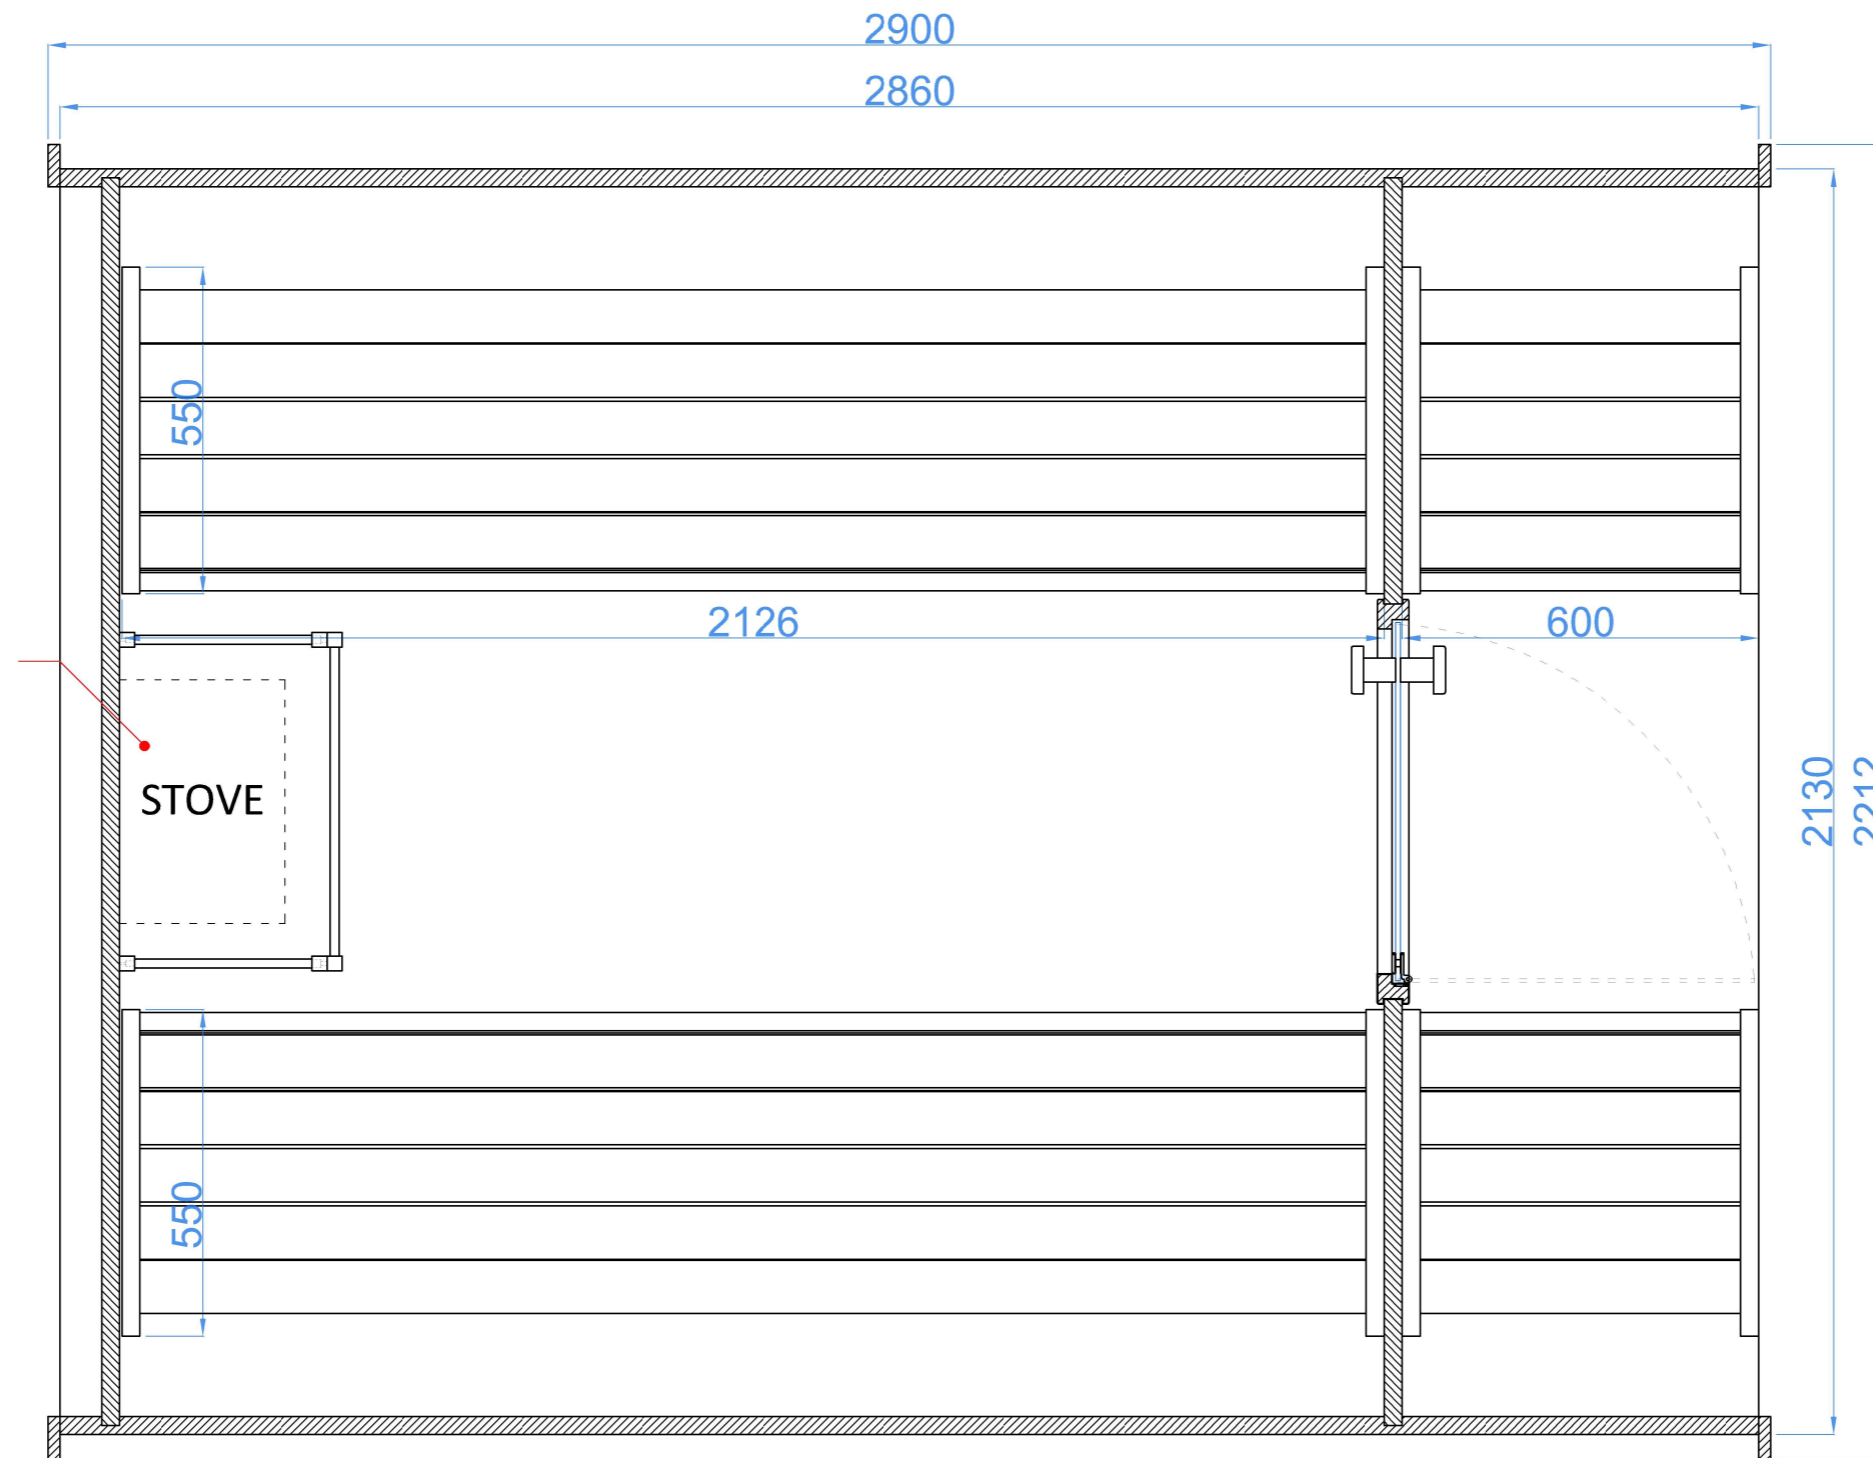

Front View

TR310-X

Size of steel traps:
6790*30*0.8mm
packing-case external dimension:
2920*1110*844mm
packing-case inside dimension:
2872*1062*730mm

Side View

TR310-X

Top View
TR310-X

TR310-X 3M Barrel