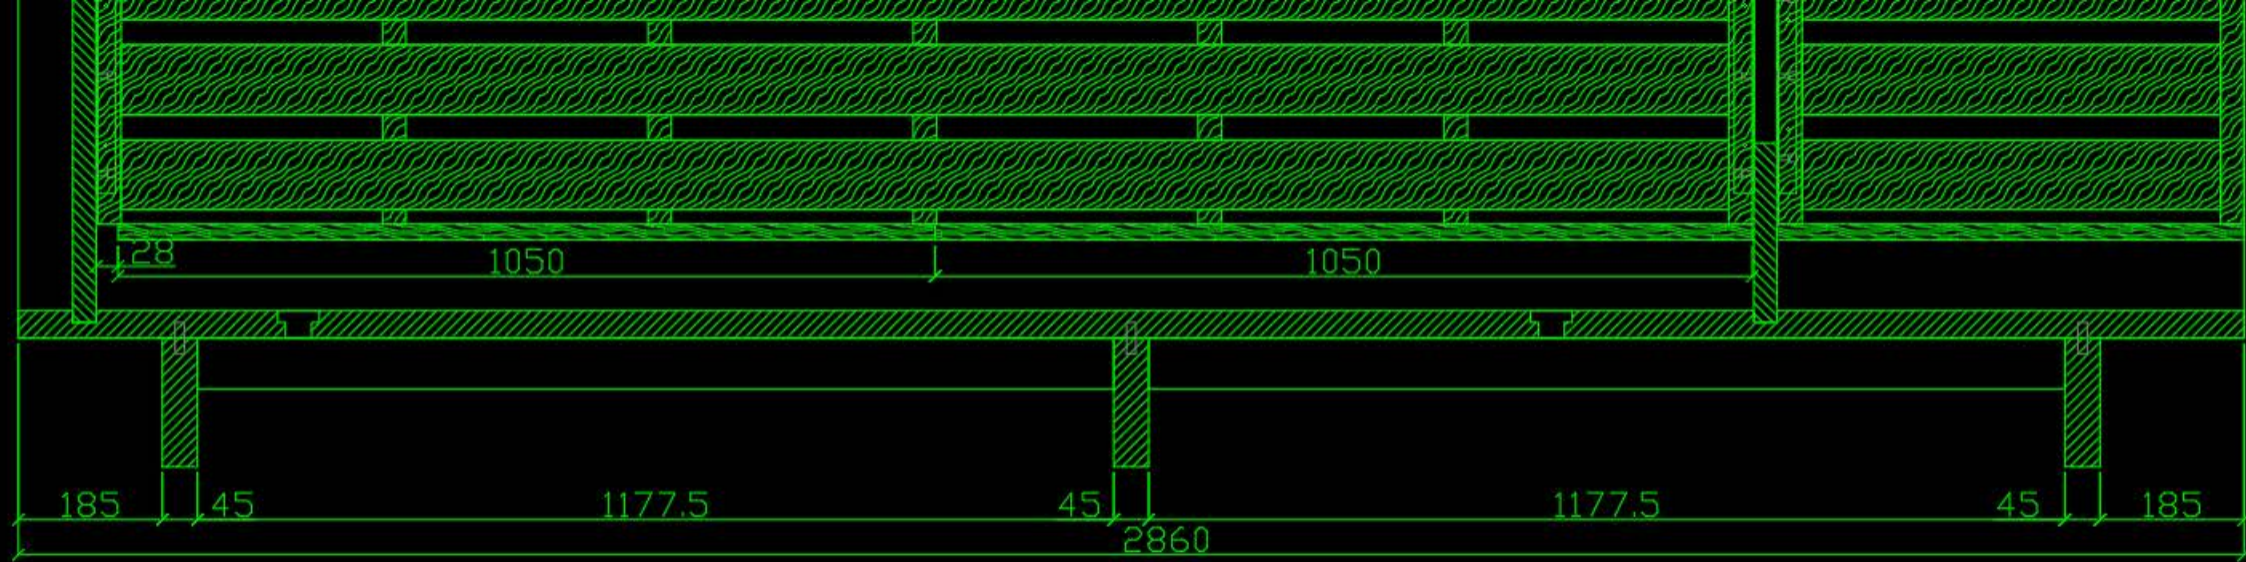

Front View

TR310-X

Size of steel traps:
6790*30*0.8mm
packing-case external dimension:
2920*1110*844mm
packing-case inside dimension:
2872*1062*730mm

Side View

TR310-X

Top View
TR310-X

TR310-X 3M Barrel