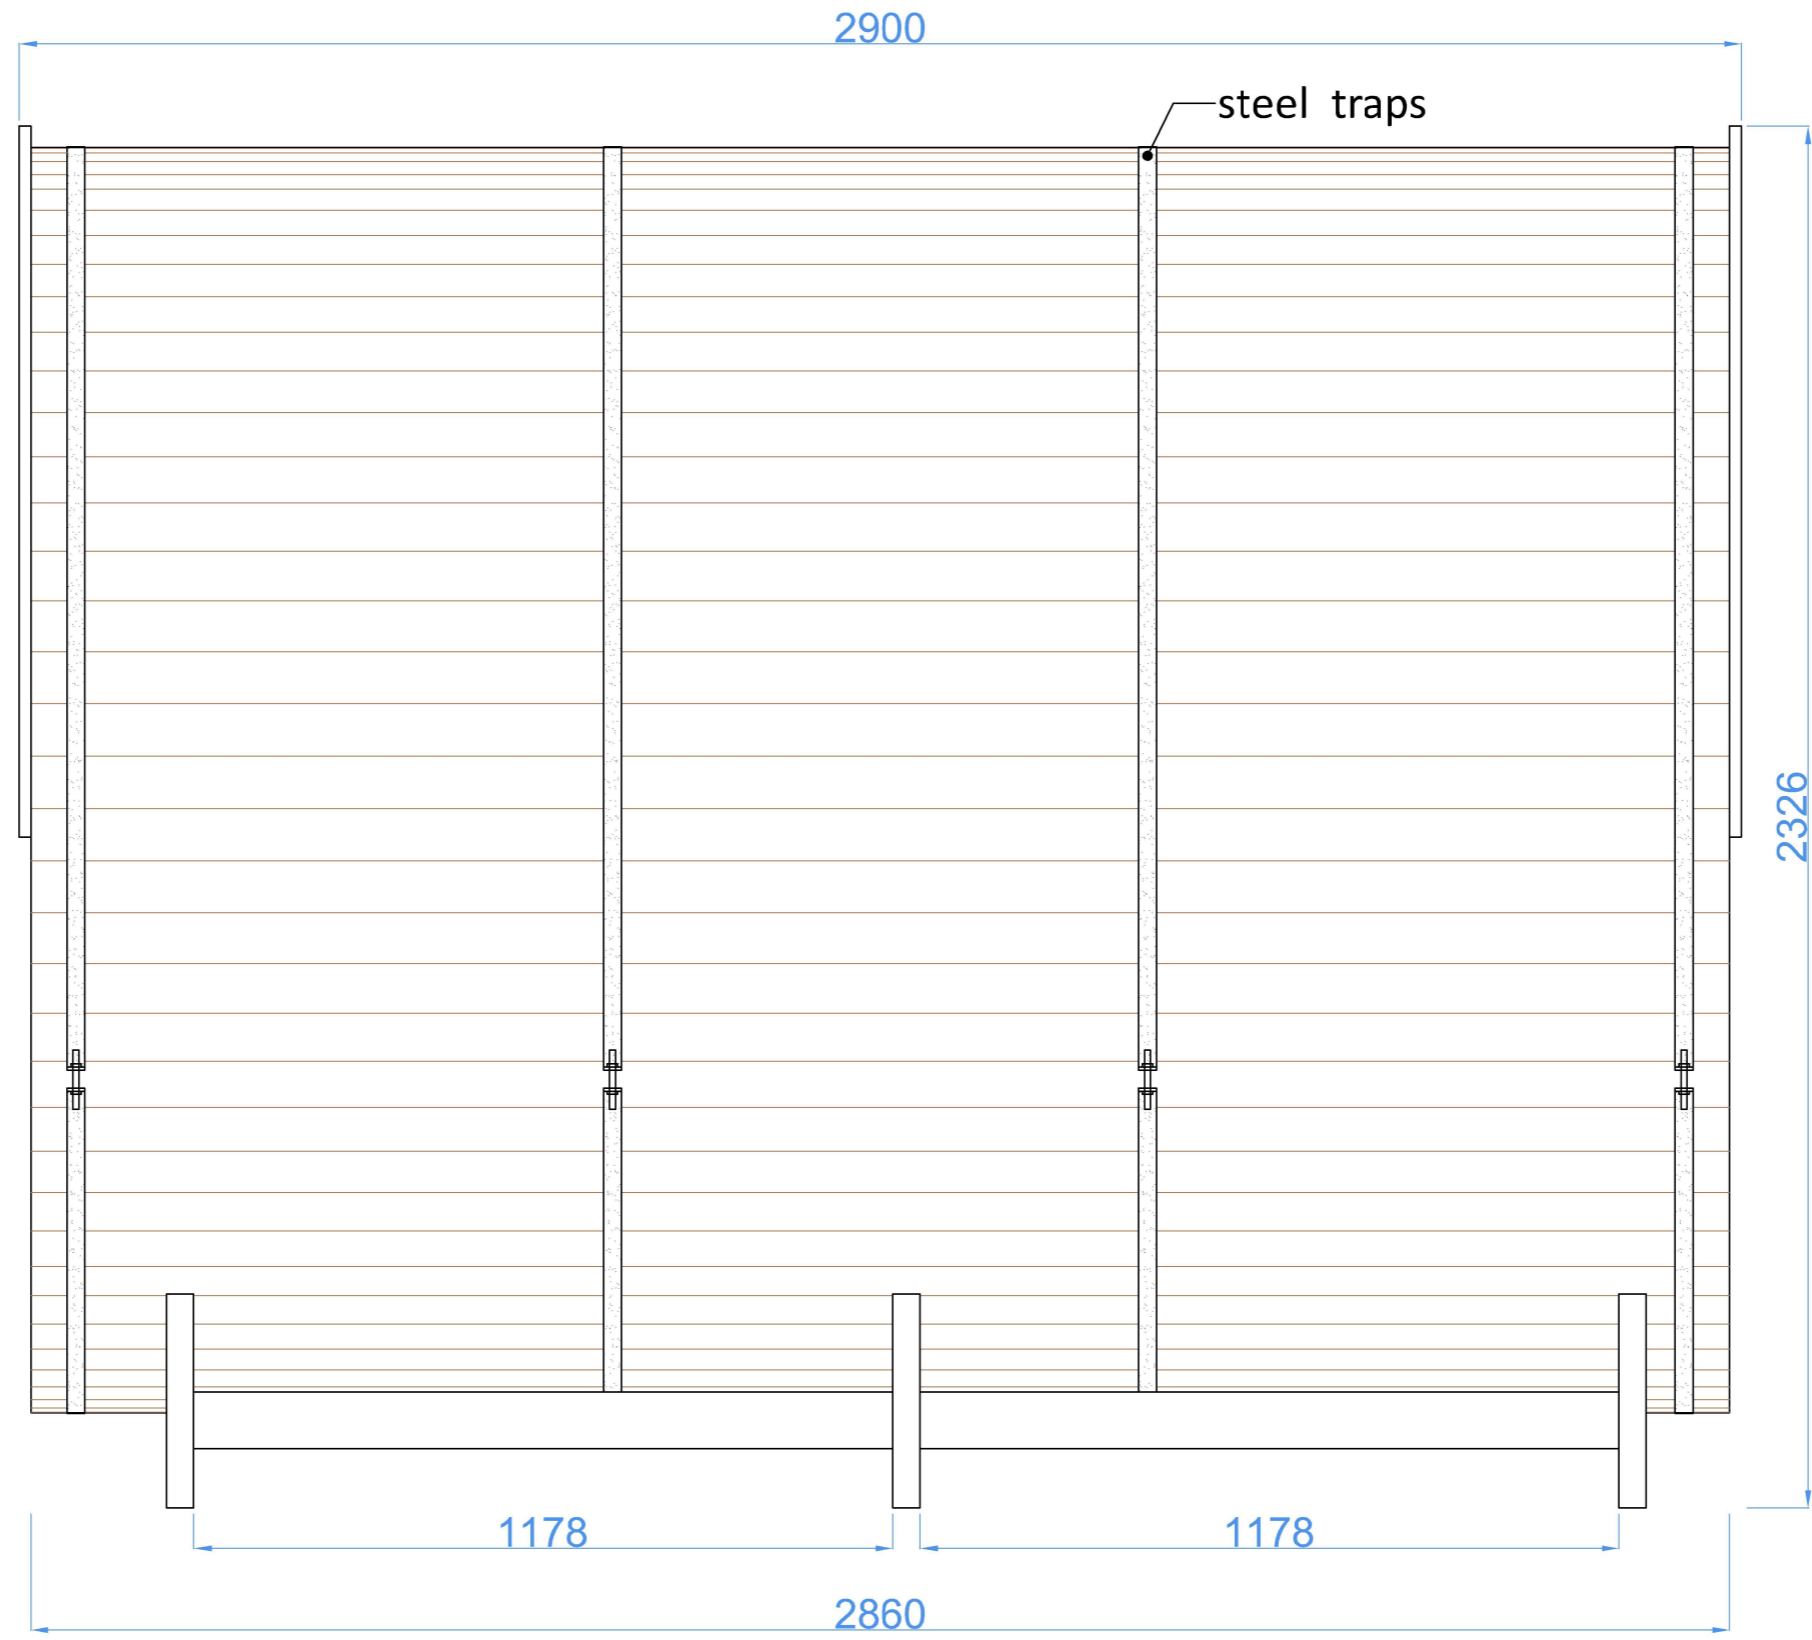

Front View

TR310-X

Size of steel traps:
6790*30*0.8mm
packing-case external dimension:
2920*1110*844mm
packing-case inside dimension:
2872*1062*730mm

Side View

TR310-X

Top View
TR310-X

TR310-X 3M Barrel